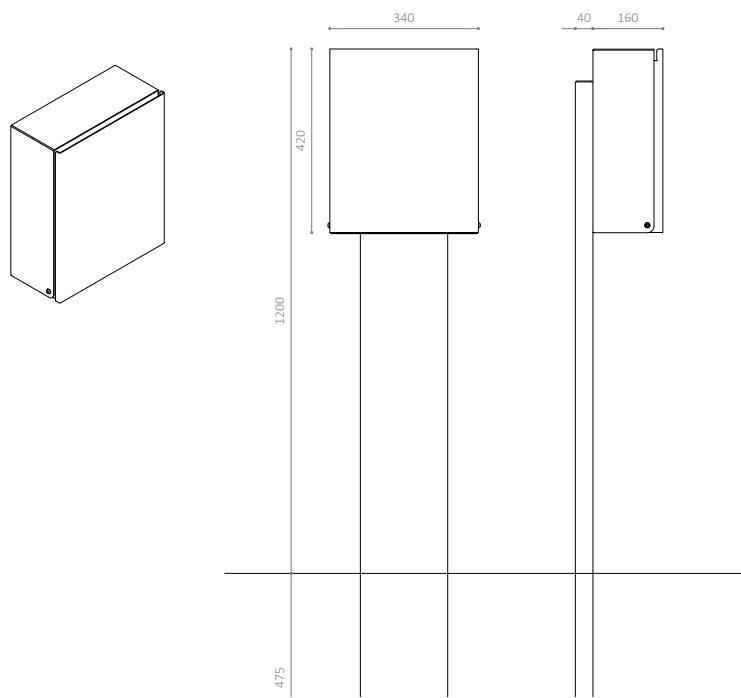

OUTFIT L990

OUTFIT L990 - MAILBOX

DESIGN: ANNE QVIST DESIGN OFFICE

MATERIAL

Aluminum, powder coated

DIMENSIONS

Measurements: H:420 x W:340 x D:160 mm
Weight: 6,7 kg

INSTALLATION

Wall mounted or embedded on stand
Comes with a Ruko lock and 2 keys.
Also available without lock