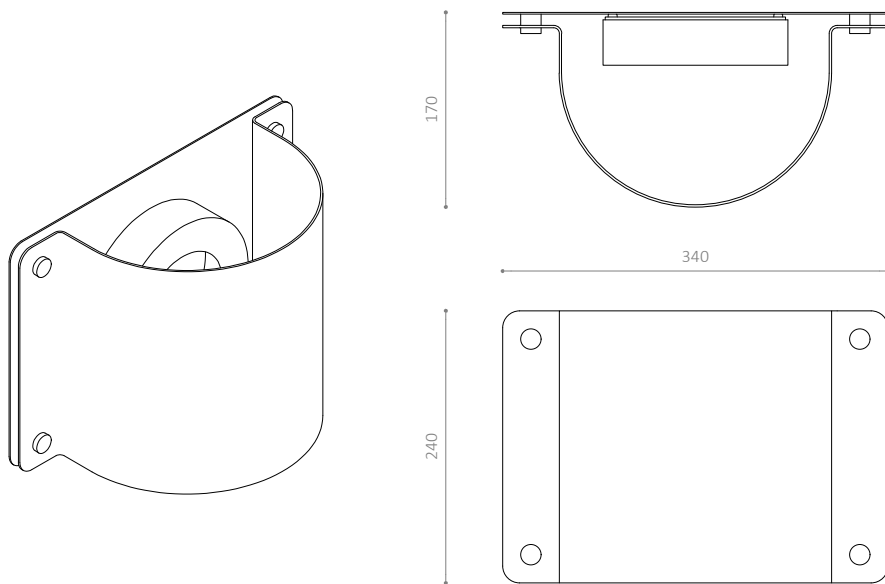

LIBER L5U

LIBER L5U - WALL LIGHT

DESIGN: FRIIS & MOLTKE DESIGN

LIGHT DISTRIBUTION

Diffuse. Symmetrical up- & downlight

MATERIALS

Lamp housing: Front plate in hot-dip galvanised steel or powder coated, hot-dip galvanised steel. Optional wall plate in powder coated aluminum

Shade: Polycarbonate, clear. UV resistant

DIMENSIONS

Lamp housing: H:240 x W:340 x D:170 mm
Weight: 3,0 kg / 3,2 kg with wall plate

LIGHT SOURCE

Type: E27. Light source is not included and must be ordered separately

INSTALLATION

Wall mounted

CONNECTION

Access backwards. 2 cables max 3 x 1,5 mm²

CLASSIFICATION

IP56, IK06, Insulation safety class I